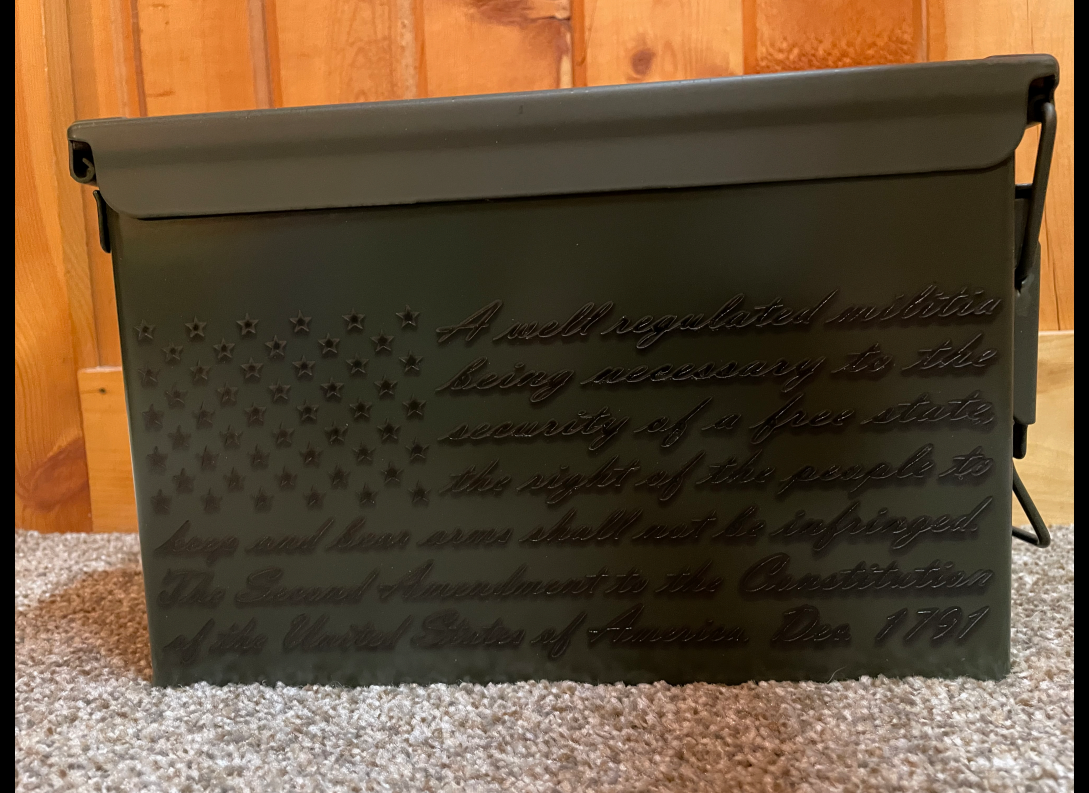

- 2nd amendment as stripes