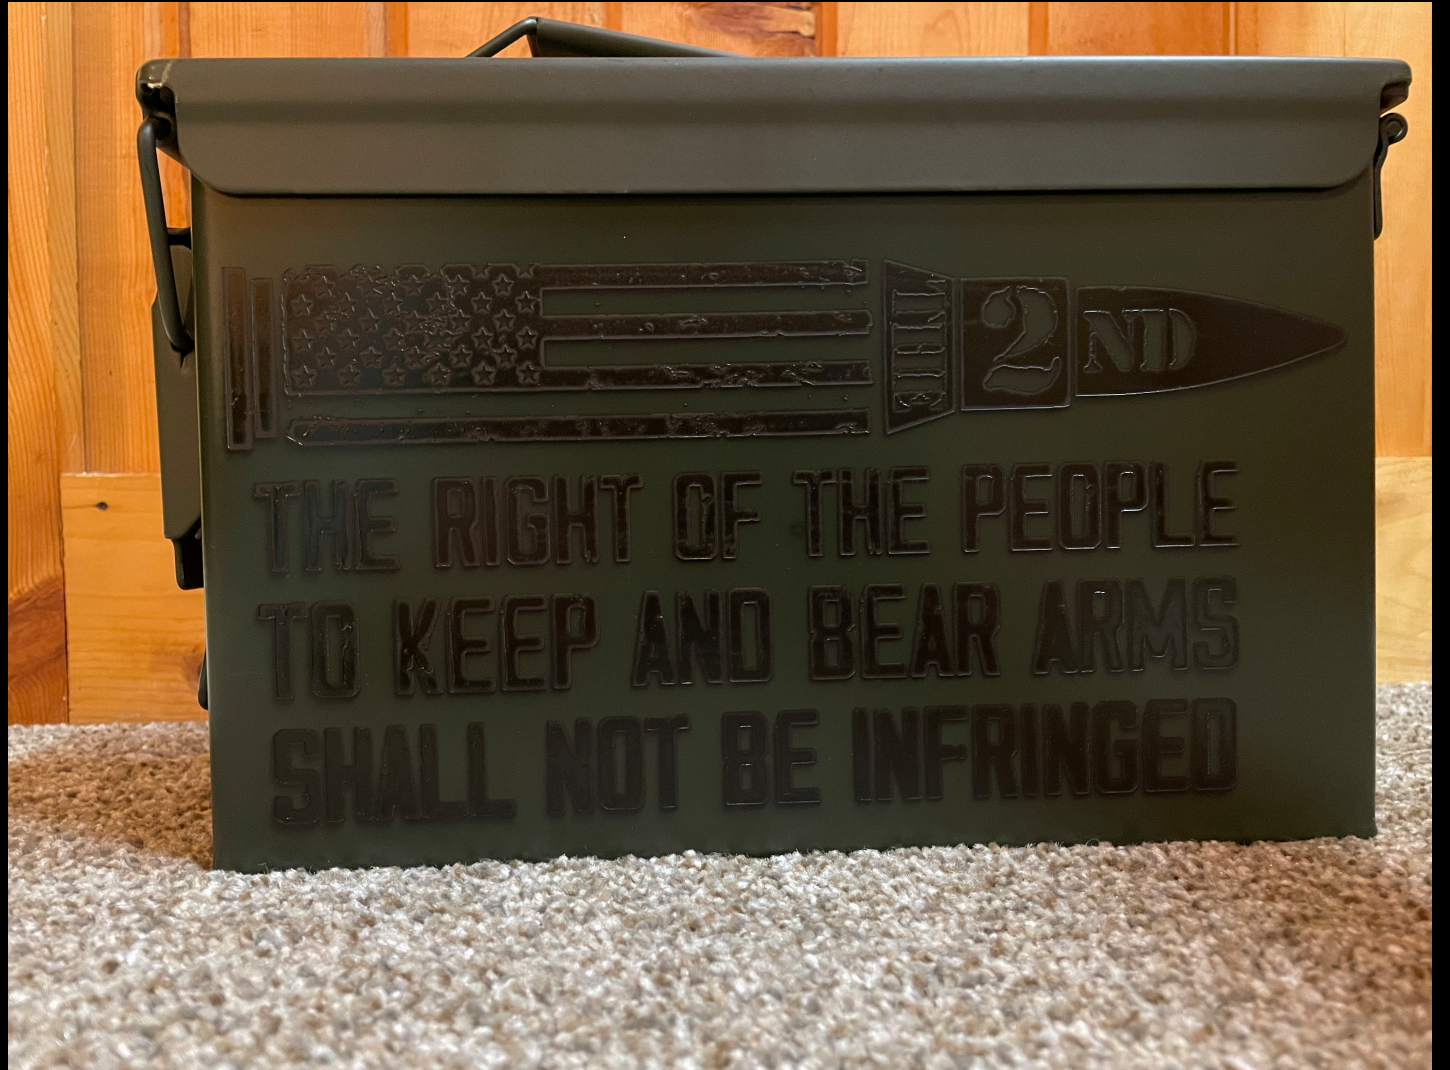

US Army Field Artillery

- Flag with Pledge within the stripes

•Flag with Veteran

- Flag with Right to Bear Arms

Flag with 'In God We Trust'

A black metal mailbox is shown in a close-up shot. The mailbox features a stylized American flag design on its front panel, with stars on the left and horizontal stripes on the right. Below the flag, the words "WE THE PEOPLE" are embossed in a bold, serif font. The mailbox is mounted on a wooden post and is set against a dark background. A small portion of a red, white, and blue checkered fabric is visible in the upper right corner. The lighting is dramatic, highlighting the texture of the mailbox and the surrounding environment.

The image shows a tan metal box with a laser-cut design. At the top, there is a silhouette of a deer with large antlers. Below the deer, the text "born to HUNT forced TO WORK" is cut into the metal. "born to" and "forced" are in a cursive font, while "HUNT" and "TO WORK" are in a bold, sans-serif font. The word "TO" is replaced by a target symbol. The box is sitting on a wire mesh surface, and there are some decorative items on top, including a silver deer and a silver tree.

- Born to hunt, forced to work

- 2<sup>nd</sup> amendment with flag and gun

- 2<sup>nd</sup> amendment as stripes

2<sup>nd</sup> amendment,  
large bullet,  
Right to Bear  
Arms shall not  
be infringed