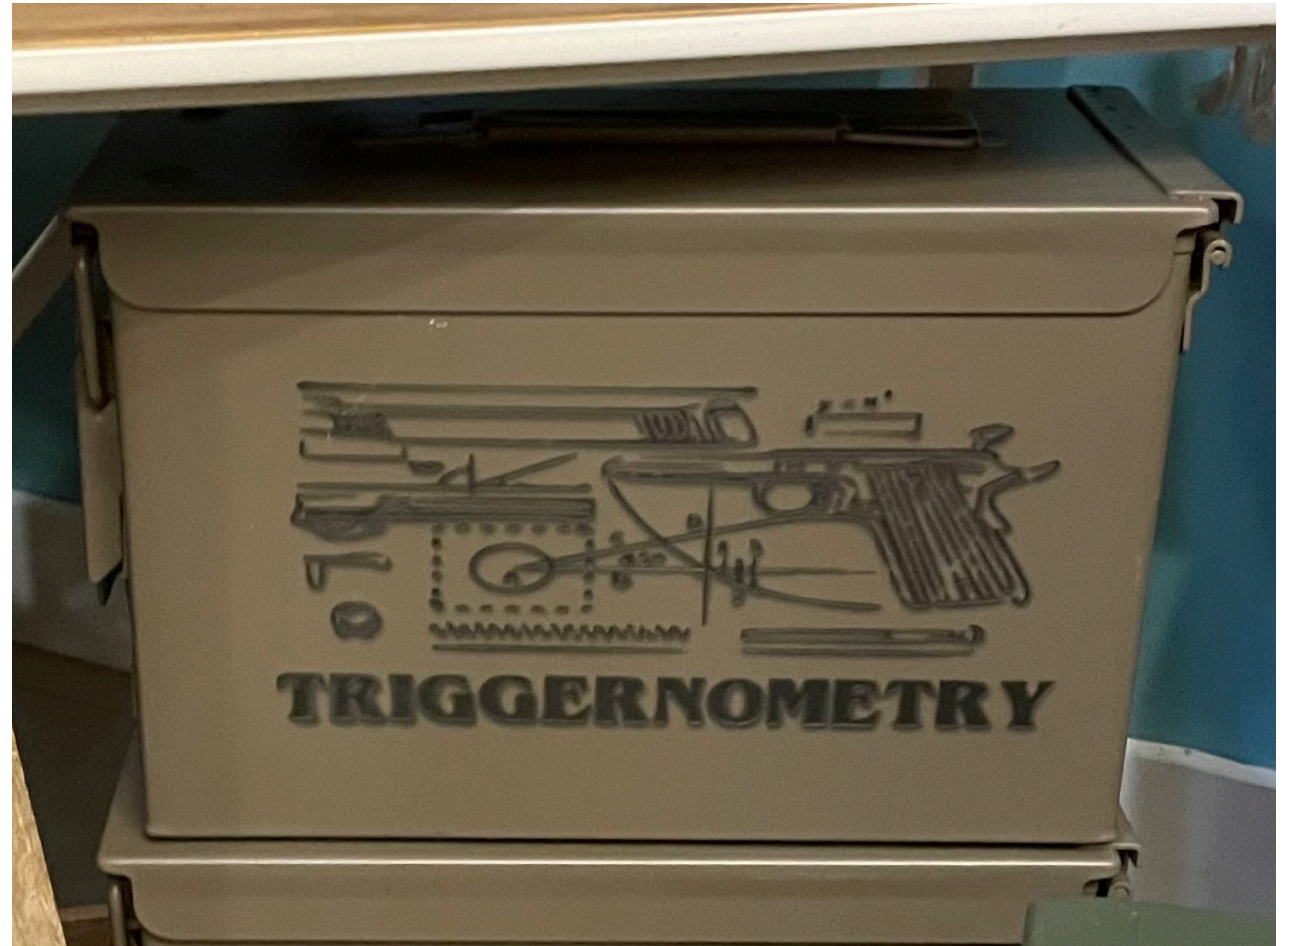

•Triggernometry